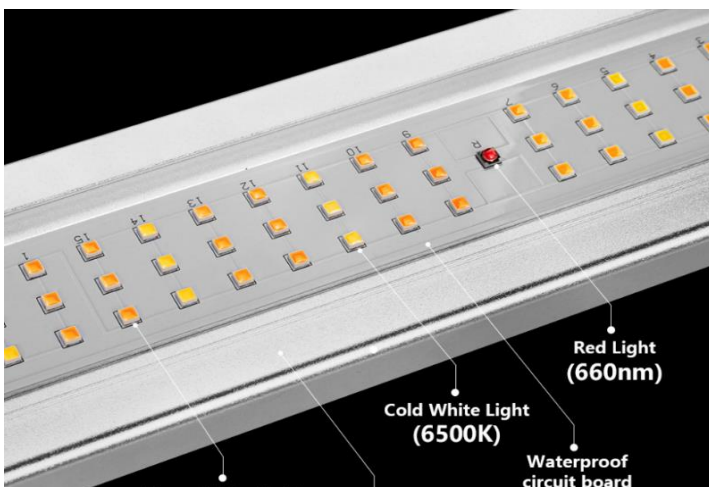

Discription

LED Grow Frame Strips

Technical Specifications

640W	220V	Full	CE
IP65	°120	DIM	RoHS

Mounting	Adjustable Rope hanger
LED Power (W)	640W
PPFD	2087μ mol/S
Efficacy	2.7μ mol/J
CCT (K)	Full Spectrum
Beam Angle (°)	120°
IP	65
Power Factor:	0,98
Input Voltage	AC110-220V
LED chip	Osram & Samsung
Driver: Mean Well	Include
Lifetime(Hr)	50000Hrs
Finishing: Alum. Power coating	White
Dimmable	Yes with knob
Weight	7kg
Warranty	5 years
Dimensions: LxBxH	1060x1036x99mm
Packing	1

12/2020