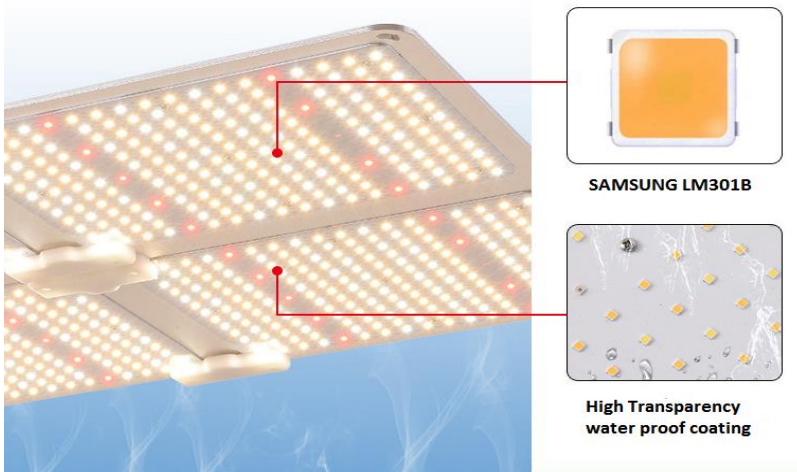

Discription

LED Grow Panel

Technical Specifications

600W	220V	Full	CE
IP65	°120	DIM	RoHS

Mounting	Adjustable Rope hanger
LED Power (W)	600W
PPFD	2087μ mol/S
Efficacy	2.7μ mol/J
CCT (K)	Full Spectrum
Beam Angle (°)	120°
IP	65
Power Factor:	0,98
Input Voltage	AC110-220V
LED chip	Samsung LM301B
Driver: Mean Well	Include
Lifetime(Hr)	60000Hrs
Finishing: Alum. Power coating	White
Dimmable	Yes (option)
Weight	9kg
Warranty	5 years
Dimensions: LxBxH	720x600x53mm
Packing	1

12/2020

Durable – Delightfull – LED