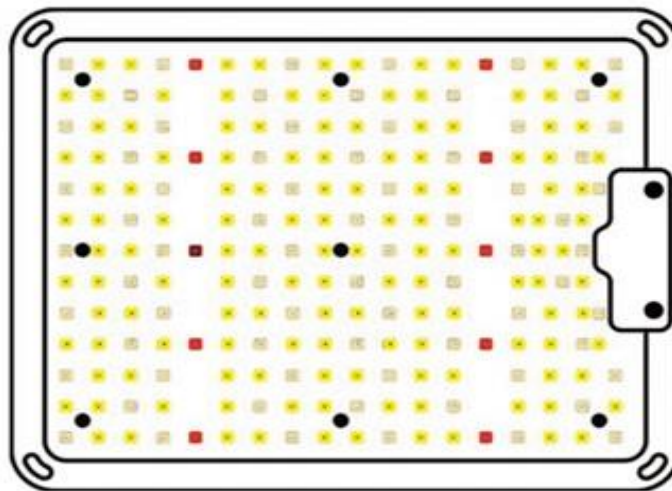

**Discription**

**LED Grow Panel**

**Technical Specifications**

600W	220V	Full	CE
IP65	°120	DIM	RoHS

Mounting	Adjustable Rope hanger
LED Power (W)	600W
PPFD	2087 $\mu$ mol/S
Efficacy	2.7 $\mu$ mol/J
CCT (K)	Full Spectrum
Beam Angle (°)	120°
IP	65
Power Factor:	0,98
Input Voltage	AC110-220V
LED chip	Samsung LM301B
Driver: Mean Well	Include
Lifetime(Hr)	60000Hrs
Finishing: Alum. Power coating	White
Dimmable	Yes (option)
Weight	9kg
Warranty	5 years
Dimensions: LxBxH	720x600x53mm
Packing	1

## Full spectrum similar to the sunlight

■ Warm White Light: (3000K) × 136  
■ RED Light: (660nm) × 9

■ White Light: (5000K) × 72  
■ IR Light: (720nm) × 1

There are **3000K warm white** chip 136pcs which can *Boosts plants blooms, makes flower bigger and vivid* .  
**5000k cold white** chip 72pcs which can *Promote plants gemination, increases the growth rate of plants* .  
**660nm RED Light** 9pcs which *Yields more leaves and crops when combined with blue light* .  
**720nm IR Light** 1pcs which *Speeds up the phytochrome conversion, allows the plants to produce a greater yield* .  
 All these design help plants grow better indoor. LED Grow Lights can also save more energy than HPS.