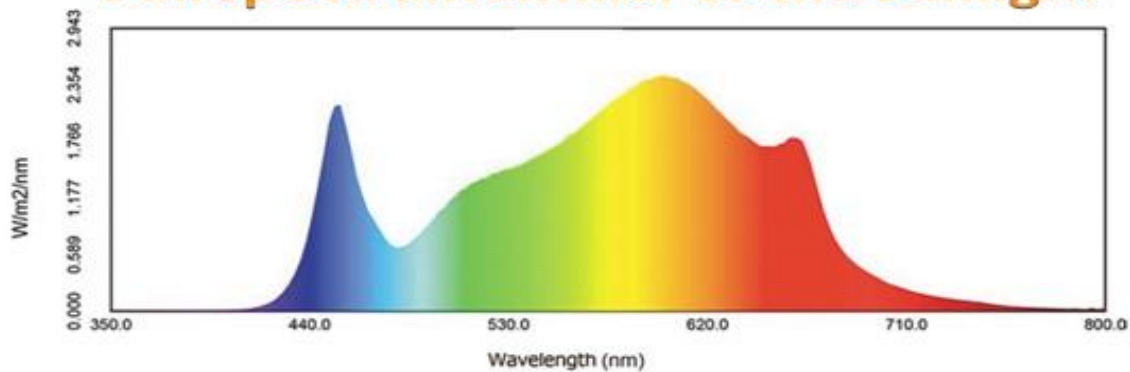

**Discription**

**LED Grow Panel**

**Technical Specifications**

600W	220V	Full	CE
IP65	°120	DIM	RoHS

Mounting	Adjustable Rope hanger
LED Power (W)	600W
PPFD	2087 $\mu$ mol/S
Efficacy	2.7 $\mu$ mol/J
CCT (K)	Full Spectrum
Beam Angle (°)	120°
IP	65
Power Factor:	0,98
Input Voltage	AC110-220V
LED chip	Samsung LM301B
Driver: Mean Well	Include
Lifetime(Hr)	60000Hrs
Finishing: Alum. Power coating	White
Dimmable	Yes (option)
Weight	9kg
Warranty	5 years
Dimensions: LxBxH	720x600x53mm
Packing	1

## Full spectrum similar to the sunlight

■ Warm White Light: (3000K) × 136  
■ RED Light: (660nm) × 9

■ White Light: (5000K) × 72  
■ IR Light: (720nm) × 1

There are **3000K warm white** chip 136pcs which can *Boosts plants blooms, makes flower bigger and vivid* .  
**5000k cold white** chip 72pcs which can *Promote plants gemination, increases the growth rate of plants* .  
**660nm RED Light** 9pcs which *Yields more leaves and crops when combined with blue light* .  
**720nm IR Light** 1pcs which *Speeds up the phytochrome conversion, allows the plants to produce a greater yield* .  
 All these design help plants grow better indoor. LED Grow Lights can also save more energy than HPS.