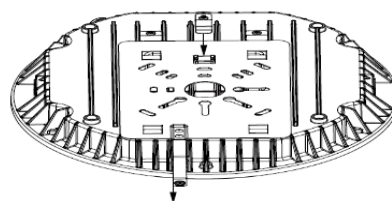

60W	RoHS	5000K	CE
IP65	°160	DIM	

Surface-mount

Pole-mount

Surface-mount with conduit

*Durable – Delightfull – LED*