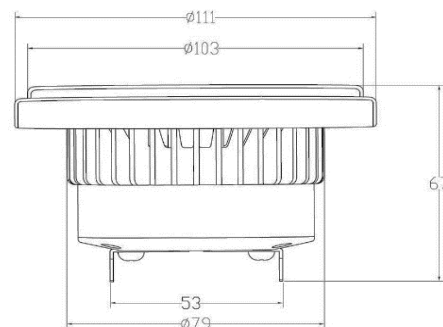

Description

LED AR111 - 15W - 3000K

15W	GU53	3000K	CE
IP20	30°	DIM	RoHS

Technical Specifications

LED Power (W)	15
Fitting	GU53
Lumen output (Lm)	1000
Lumen/Watt	67
CCT(K°)	3000
Beam angle(°)	30°
Power factor	0.99
CRI	>83
IP	20
Inpute (Vac)	12V
Energy classe	A+
LED chip	COB
LED Brand	Forepi Taiwan
Number of LEDs	2
Housing	Alum. & Pl.
Driver incl.	yes
Driver intern/extern	intern
Warranty (years)	5
Dimmable	No
Dimensions (mm)	111x67
Life time (Hr)	40.000