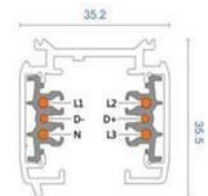

Description

**Rail LED Spot 270mm 30W**

30W	220V	3000K	CE
IP20	°38	DIM	RoHS

Technical Specifications

LED Power(W)	30W (3x10W)
Mounting	Track Rail 6 Wire
Lumen output (Lm)	2750
Lumen/Watt	90
CCT(K°)	3000K°
Beam Angle (°)	38°
IP	20
CRI	>80
Connectors	4Wire/6Wire
AC INPUTE (Vac)	220-230V
Power factor	>0,95
LED Light source	Osram SMD
Driver	Dali Dimming
Finishing: Power coating	White our Black
Material:	Die casting Alum.
Adjustable angle	30°
Working temp.	-40° / +50°
Warranty (years)	3
Dimmable	Yes
Dimensions : LxBxH (mm)	270x100x35mm
Lifetime (Hr)	50000Hrs
Packing(pc)	1