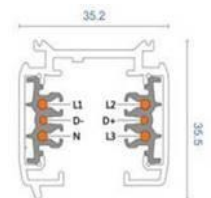

Description

Rail LED Spot 1200mm 50W

50W	220V	3000K	CE
IP20	°25	DIM	RoHS

Technical Specifications

LED Power(W)	50W
Mounting	Track Rail 6 Wire
Lumen output (Lm)	5000
Lumen/Watt	100
CCT(K°)	3000K°
Beam Angle (°)	25° Asymmetric
IP	20
CRI	>80
Connectors	4Wire/6Wire
AC INPUTE (Vac)	220-230V
Power factor	>0,95
LED Light source	Osram SMD
Driver	Dali Dimming
Finishing: Power coating	White our Black
Material:	Die casting Alum.
Adjustable angle	30°
Working temp.	-40° / +50°
Warranty (years)	3
Dimmable	Yes
Dimensions : LxBxH (mm)	1200x40x90mm
Lifetime (Hr)	50000Hrs
Packing(pc)	1