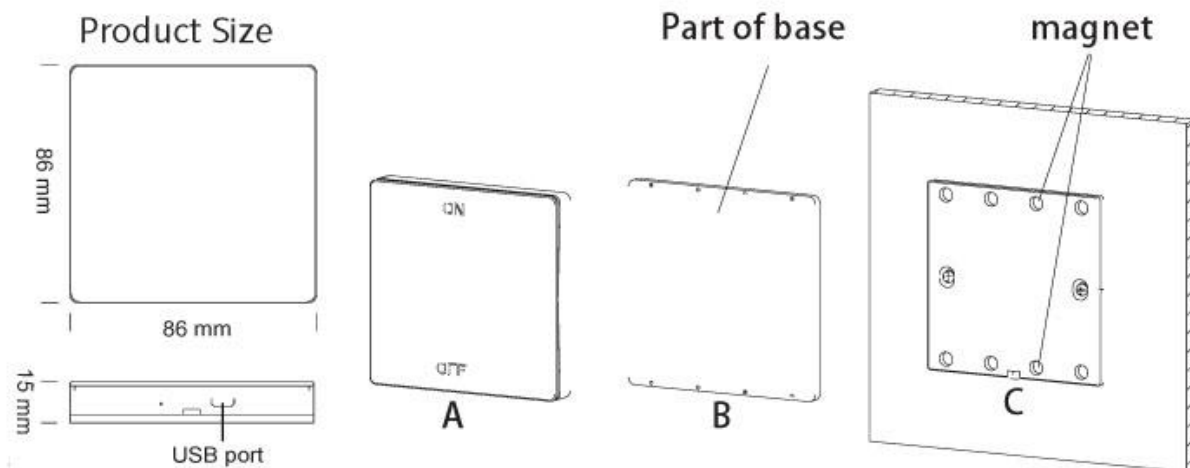

Description

Remote Controller QS-K02 Triac

Technical Specifications

Voltage (VAC)	Lithium rechargeable battery
Charging voltage	5VDC (USB)
Charging time	5 Hrs
Mounting	Magnet on wall
Signal range	50m
Dimension:s mm	86x86x15mm
Frequency	2.485 G Hertz
4 buttons: ON/OFF/DIM+/DIM-	
Warranty	2 years
Advice Consumer Price (excl.VAT)	€ 19,00

12/2020

Durable – Delightfull – LED