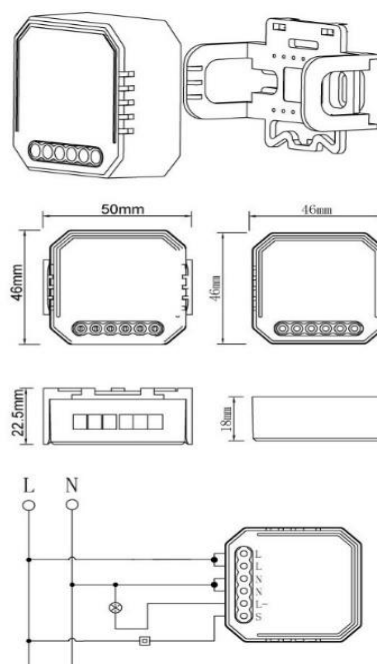

Description

Wi-Fi Curtain module QS-C01

Technical Specifications

Voltage (VAC)	220-240
Max. Load:	3A
IP rating	IP20
Case temp	max 80°C
Working Temp.	-10° to +50° C
Dimension:s mm	46x46x18mm
Applications	Electr. blinds
Operating by curtain push button & Wifi	
Applications	Electr. blinds
Advice Consumer Price (excl.VAT)	€ 27,00

12/2020

Controlled by **Tuya APP** on Smart Phone
and voice control as Google Home, Amazon Alexa.

Durable – Delightfull – LED