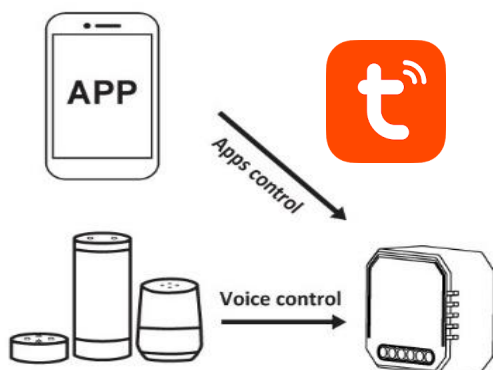

**Description**

**Wi-Fi LED Dimmer module Triac**

**Technical Specifications**

Voltage (VAC)	220-240
Max. Load (LEDs)	150W
Working Temp.	-10° to +40° C
Case temp	max 80°C
Afmeting lxbxh (mm)	46x46x18
IP rating	IP20
Operating by pushbutton	Wifi,RF remote control
Dimming type	trailing edge

Advice Consumer Price (exl.VAT) € 27,50

12/2020

Controlled by **Tuya APP** on Smart Phone and voice control as Google Home, Amazon Alexa.

*Durable – Delightfull – LED*