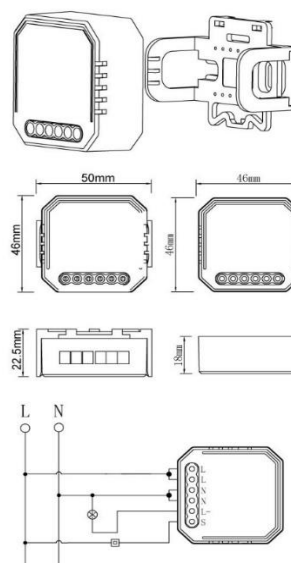

Advice Consumer Price (exl.VAT) € 27,50

12/2020

Controlled by **Tuya APP** on Smart Phone and voice control as Google Home, Amazon Alexa.

Durable – Delightfull – LED