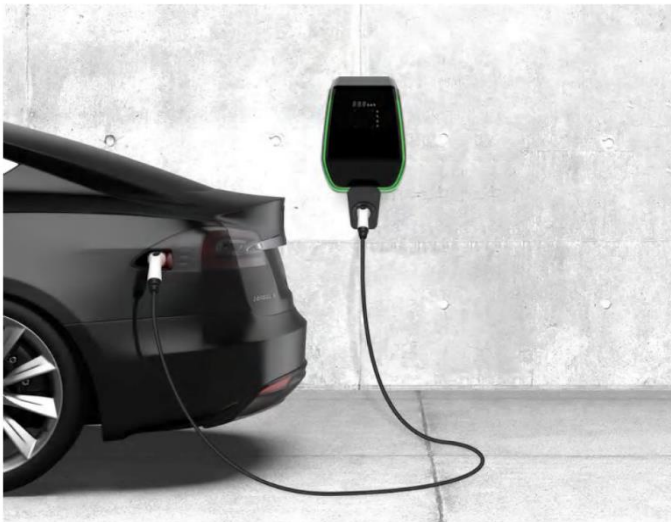

a. Wall-mounted