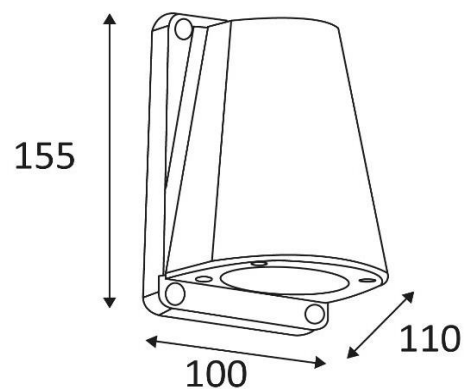

Description

Wall LED Spot 7W Set

Technical Specifications

LED power (W)	7W
Mounting method:	Wall mounted
Lumen output (Lm)	700Lm
Lumen/Watt	100
CCT (K°)	2700-3000-4000
Beam Angle (°)	15°30°-60°
IP	65
CRI	>80
Energy class	E
AC Inpute (Vac)	220-230V 50Hz
Power factor	>0,95
LED chip	Forepi Taiwan
GU10 7W include	Alltronic
Power coating finish:	Antracite
Material:	Die casting Alum.
Driver incl.	yes
Adjustable	No
Warrenty(years)	3
Dimmable	yes
Dimension: diam.x h (mm)	100x155x110mm
Lifetime (Hr)	45000Hrs
Packing number (pc)	1
down lighting	Outdoor
The Light source is replaceable by the consumer!	

01/2024

7W	220V	2700 3000 4000	CE	°60
IP65	GU10	DIM	RoHS	

Durable – Delightfull – LED