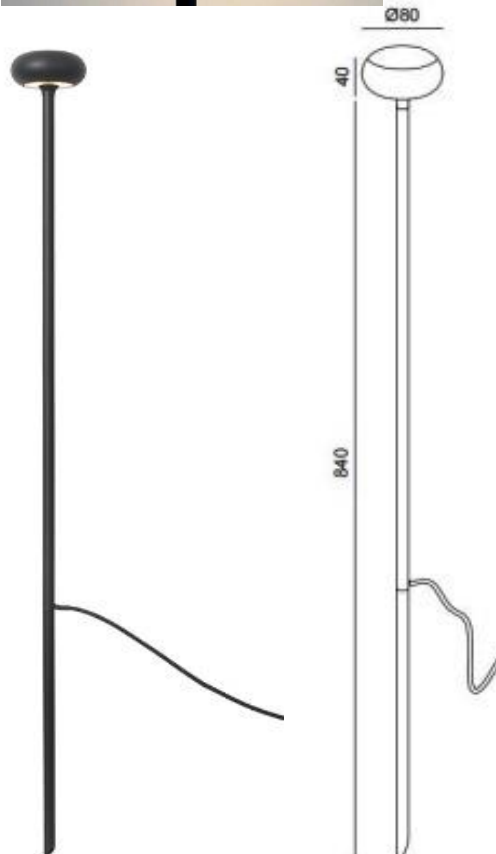

Description

**Garden Light on Spike
(With Mushroom Head)**

Technical Specifications

LED Power (W)	4,8W
Mounting	Spike
Lumen output (Lm)	100Lm (max)
Lumen efficiency: ±5%	20Lm/W
CCT (K°)	2700K or 3000K
Beam Angel (°)	360°
Power factor	0.95
CRI	Ra90
IP factor	IP65
Input Voltage (Vac)	24VDC
UGR:	<9
LED type with lens	SMD2835 Osram
LEDs	1pcs
House Material	Aluminium
House Color	Bronze or Black
Driver intern:	not
Dimmable	no
Warranty	5 years
Life Time	50.000h L80B20
Dimensions: ØxH (mm)	Ø80x 880mm
Photobiological risk:	RG1

11/2023

Available in:

- Bronze Alu. Housing 2700K**
- Bronze Alu. Housing 3000K**
- Black Alu. Housing 2700K**
- Black Alu. Housing 3000K**

Article Number

- 9144-005-2700**
- 9144-005-3000**
- 9145-005-2700**
- 9145-005-3000**