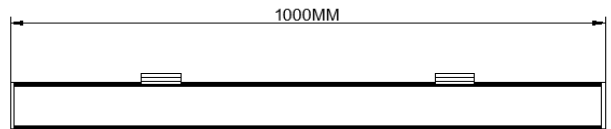

Description

**Wall Washer RGBW**

DMX512 controlled

Technical Specification

LED Power(W)	72W
Mounting	Brackets (adjustable)
Lumen output (Lm)	80Lm/W (max)
Controlled interface:	DMX512
CCT(K°)	RGBW(3000K)
Beam Angle (°)	10x60°
Power factor	> 0,98
CRI	Ra80
IP	66
Voltage Inpute (Vac)	220VAC
Driver Cable + frensh plug	1m
LED type	SMD3535
Number of LEDs	36pcs
Material : 6063-T5 Aluminum	Grey or Black
Lifetime:	L80B10: 40.000Hr
Working Temperature	-25° +50°
With Light Visor	Yes
Diffuser	Glass (4mm)
Warranty (years)	2 years
Dimensions LxBxH(mm)	1000x46,8x76,5mm
Weight (kg)	2,5kg

1 meter XLR Male 3 pin is DMX input &  
1 meter Female 3 pin is DMX pass through

01/2024

Also available on request in:  
**2200K...5000K and in all single Colors**  
**150W**

**9085-150-RGBW**

*Durable – Delightfull – LED*