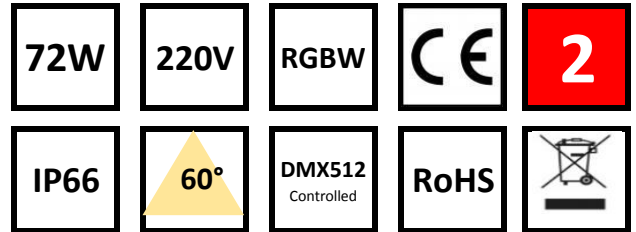

Description

**Wall Washer RGBW**

DMX512 controlled

Technical Specification

LED Power(W)	72W
Mounting	Brackets (adjustable)
Lumen output (Lm)	80Lm/W (max)
Controlled interface:	DMX512
CCT(K°)	RGBW(3000K)
Beam Angle (°)	10x60°
Power factor	> 0,98
CRI	Ra80
IP	66
Voltage Inpute (Vac)	220VAC
Driver Cable + frensh plug	1m
LED type	SMD3535
Number of LEDs	36pcs
Material : 6063-T5 Aluminum	Grey or Black
Lifetime:	L80B10: 40.000Hr
Working Temperature	-25° +50°
With Light Visor	Yes
Diffuser	Glass (4mm)
Warranty (years)	2 years
Dimensions LxBxH(mm)	1000x46,8x76,5mm
Weight (kg)	2,5kg

1 meter XLR Male 3 pin is DMX input &  
1 meter Female 3 pin is DMX pass through

01/2024

Also available on request in:  
**2200K...5000K and in all single Colors**  
**150W**

**9085-150-RGBW**

*Durable – Delightfull – LED*