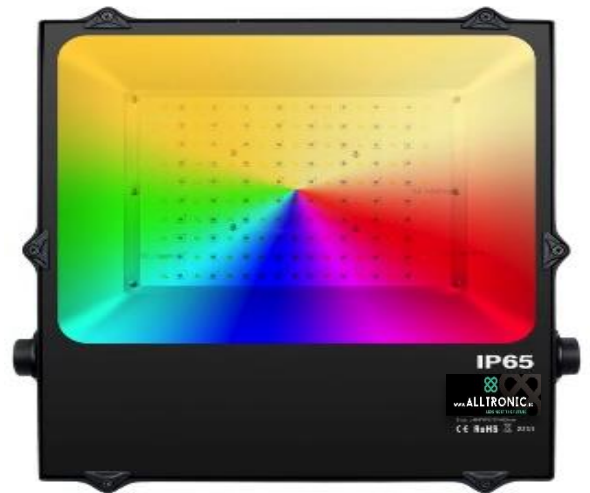

**Description**

**LED Stage Flood Light RGBCCT**  
(Professional)

**Technical Specifications**

LED Power (W)	100W
Mounting	Surfaced by bracket
LED Qwantity	100pcs
Lumen/Watt	75lm/W
CCT (K°)	RGB +CCT
Beam Angel (°)	60° or 90° or 120°
Power factor	0.9
CRI	Ra>80
IP factor	IP65
Inpute Voltage (Vac)	230V/24V
IK rated	8
LED type:	3030RGB+3030White SMD
LED Brand	CREE
Diffuser:	Tempered glass
Housing:Nicely die- casting Alum. alloy	<b>Black</b>
<b>Control methodes:</b>	<b>RF Remote Control</b>
<b>or DMX Control or DMX Wireless Control</b>	
Warranty: (indoor & outdoor)	5 years
Life Span	50.000 Hrs
Dimensions 100W type : hxbxd (mm)	413x315x63mm
Fixture Connections:	

**Applications: Illuminating buildings & stages in colors**

01/2024

**\*\* Also available in 150 or 200W on request !**

100W	RGB CCT	DMX 512	RoHS	<b>5</b>
IP65	IK08	RF	IEC EN62471	

CCT Type	RGB Type	RGBW Type	RGBCCT Type
Light Source 3030 WW, NW, PW	Light Source 3030RGB	Light Source 3030RGB+3030White	Light Source 3030RGB+3030White