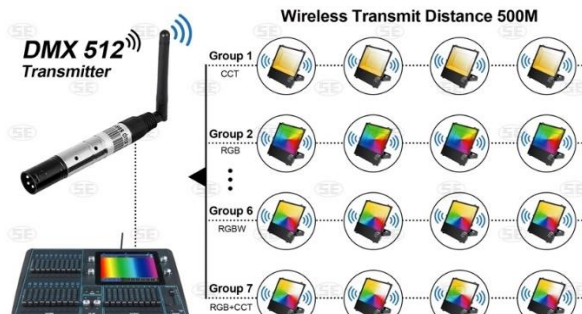

Durable – Delightfull – LED

Alltronic bv
Ringlaan 72
3630 Maasmechelen

T +32 (0)89 51 43 55
E ledsmeet@alltronic.be
W www.alltronic.be

BTW/TVA BE0444.840.218
BNP Paribas fortis BE17 0011 8812 6021
BIC GEBABEBB