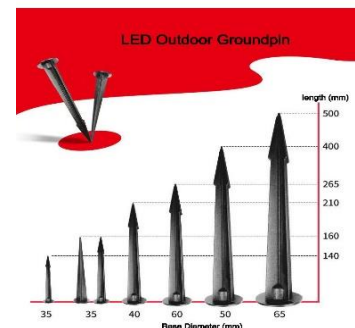

Description

Color LED Flood Light

Technical Specifications

LED Power (W)	36W
Mounting	Bracket
Lumen output (Lm)	2520Lm
Lumen/Watt	70Lm/W (green)
LED Colors: Green, Blue, Pink, Yellow.....	
Beam Angel (°) option	60* or 90°
IK rated	IK04
CRI	Ra>80
IP factor	66
Input Voltage (Vac)	230V
Driver	Done
LED type	Orsram
LEDs	36x1W
Glass Cover (Tempered)	4mm
Weight	2,6kg
Housing :	Die cast Alum. Black
Dimmable	no
Warranty	3 years
Life Span	> 50.000 Hrs
Dimensions: lxbxh (mm)	190x108x243mm

Groundpin Option

01/2024

****Lower LED power on request****

36W	Single Colors	CE	RoHS	3
IP66	60° 90°	DIM	IK04	

CE RoHS IP66 IK04

Durable – Delightfull – LED

Alltronic bv
Ringlaan 72
3630 Maasmechelen

T +32 (0)89 51 43 55
E ledsmeet@alltronic.be
W www.alltronic.be