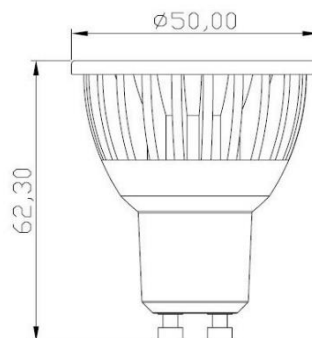

**Description**

**LED GU10 - 7W - 30° Dim To Warm**

**Technical Specifications**

LED Power (W)	7
Fitting	GU10
Lumen output (Lm)	700 (max)
Lumen Efficiency	100/W (max)
CCT (K°)	3000K°... 2200K° (DTW)
Beam Angle (°)	30°
Power factor	0.7
CRI	>80
IP	20
Inpute(Vac)	230V
Energy Classe	F
LED chip	COB
LED brand	Forepi Taiwan
Number of LEDs	1
Housing	Silver Alum.
Driver incl.	Yes
Driver intern/extern	intern
Warranty (years)	5
Dimmable (flicker free)	fase cutoff/TRIAC
Dimensions (mm)	50x62.3
Life time (Hr)	50.000
LB-Standard	L90B10(55°)

08/2023

**\*Also available in:**

**GU10 7W DTW 60° Black Housing**

**GU10 7W DTW 30° Silver Housing**

**Article no.**

**3000-007-DTW BL**

**3000-007-DTW 30**

*Durable – Delightfull – LED*