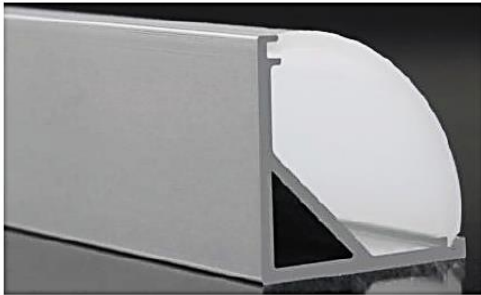

### **Description**

**Alu. Profile Corner SET L=2,0m  
for LED strips**

### **Technical Specifications**

Dimensions lxbxh (mm)	2000x30x30mm
Alum.:6063-T5, Anodized	Black or White color

\* **Set** = End caps , Clips & Opal white cover

01/2024

*Durable – Delightfull – LED*

Alltronic bv  
Ringlaan 72  
3630 Maasmechelen