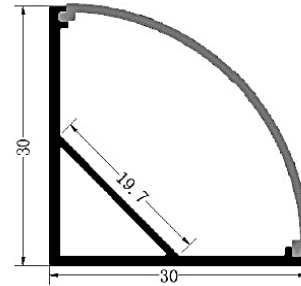

### **Description**

**Alu. Profile Corner SET L=2,0m  
for LED strips**

### **Technical Specifications**

Dimensions lxbxh (mm)	2000x30x30mm
Alum.:6063-T5, Anodized	Black or White color

\* **Set** = End caps , Clips & Opal white cover

01/2024

*Durable – Delightfull – LED*

Alltronic bv  
Ringlaan 72  
3630 Maasmechelen