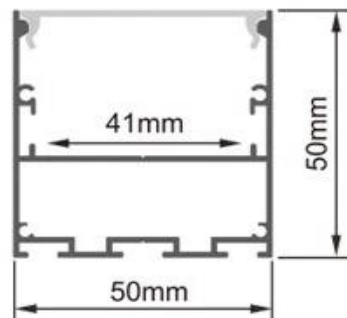

Description

Alu. Profile Surface SET ALL5050B

L=2m for LED strips

Technical Specification

Dimensions: lxbxh (mm) 2000x50x50mm

Color: Black

***SET:** Alu profile , 2x End caps , 4 x Clips & Opal Cover

08/2023