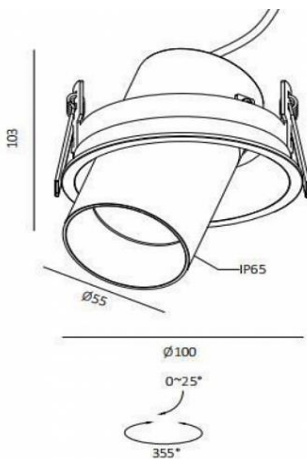

Article No.

0231-001

0231-002

0231-003