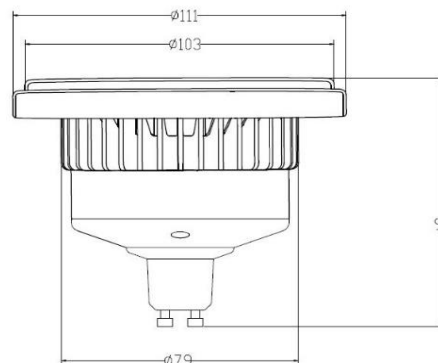

Description

LED AR111 GU10-15W- 3000K

15W	GU10	3000K	CE
IP20	30°	~~DIM~~	RoHS

Technical Specifications

LED power(W)	15
Fitting	GU10
Lumen output (Lm)	1000
Lumen/Watt	67
CCT(K°)	3000
Beam angle (°)	30
Power factor	0.99
CRI	>83
IP	20
Inpute(Vac)	230V
Energy classe	A+
LED chip	COB
LED Brand	Forepi Taiwan
Number of LEDs	2
Housing	Alum. & PI
Driver incl.	yes
Driver intern/extern	intern
Warranty (years)	5
Dimmable	no
Dimensions(mm)	111x91
Life time (Hr)	40.000

12/2020