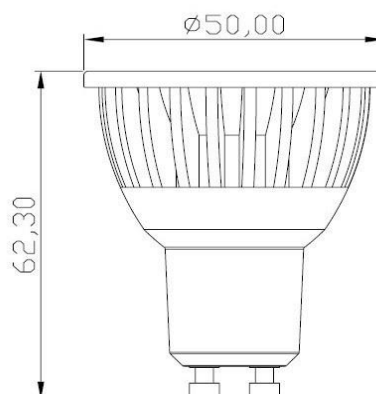

**Description**

**LED GU10 - 7W - 2700K Black**

7W	GU10	2700K	CE
IP20	60°	DIM	RoHS

**Technical Specifications**

LED power (W)	7
Fitting	GU10
Lumen output (Lm)	670
Lumen/Watt	96
CCT (K°)	2700
Beam Angle (°)	60°
Power factor	0.8
CRI	>80
IP	20
Inpute(Vac)	230V
Energy Classe	A+
LED chip	COB
LED Brand	Forepi Taiwan
number of LEDs	1
Housing	Alum. black coating
Driver incl.	Yes
Driver intern/extern	intern
Warranty (years)	5
Dimmable (flicker free)	fase cutoff/TRIAC
Dimensions (mm)	50x62.3
Life time (Hr)	40.000

Advice Consumer price (excl. VAT)

12/2020

Also available in White

**Article Number**  
**3000-007-2700 WH**

*Durable – Delightfull – LED*