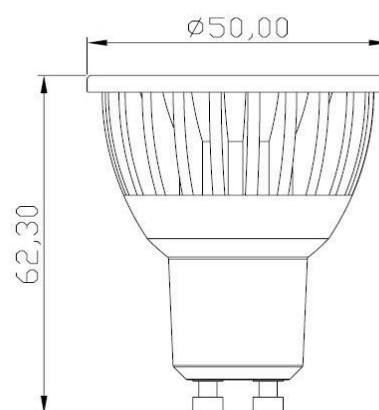

Description

LED GU10 - 7W - Dim - 30° 3000K

7W	GU10	3000K	CE
IP20	30°	DIM	RoHS

Technical Specifications

LED power (W)	7
Fitting	GU10
Lumen output (Lm)	690
Lumen/Watt	98
CCT(K°)	3000
Beam Angle (°)	30°
Power factor	0.8
CRI	>80
IP	20
Inpute (Vac)	230V
Energy classe	A+
LED chip	COB
LED Brand	Forepi Taiwan
Number of LEDs	1
Housing	alum.
Driver incl.	Yes
Driver intern/extern	intern
Warranty (Years)	5
Dimmable (flicker free)	fase cutoff/TRIAC
Dimensions	50x62.3
Life time (Hr)	40.000

Advie Consumer Price (excl. VAT)

12/2020

Durable – Delightfull – LED