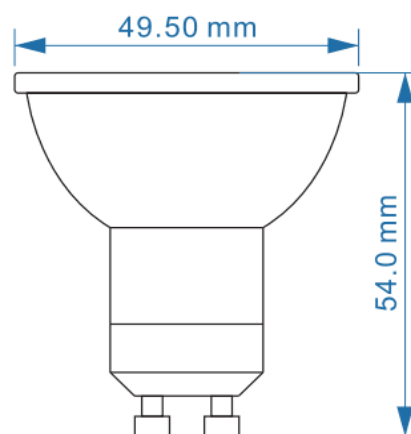

Description

COB LED GU10 Green

Technical Specifications

5W	GU10	Green	CE
IP65	60°	DIM	RoHS

LED Power (W)	5W
Fitting	GU10
Lumen output (Lm)	500
Lumen/Watt	100 Lm/W
Light Color	Green
Beam angle(°) Lens	60°
Power factor	0.8
CRI	>80
IP	65
Input (Vac)	230
Energy Classe	F
RoHS	Ok
LEDs	COB
Suitable for outdoor luminaires !	
Housing:	Glass
Working temp.	-20C° - +50C°
Green Wavelength	530-570nm
Warranty (years)	2
Dimmable	No
Dimensions (mm) Diam. X H	50x55mm
Life Time(Hr)	40.000