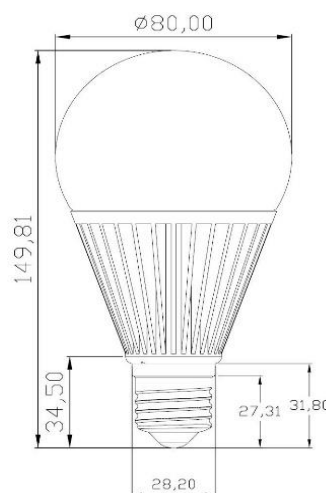

Description

LED Lamp 15W - Dim - 2700K

15W	E27	2700K	CE
IP20	150°	DIM	RoHS

Technical Specifications

LED Power (W)	15
Socket	E27
Lumen output (Lm)	1150
Lumen/Watt	77
CCT(K°)	2700
beam Angle (°)	150
Power factor	0.8
CRI	>80
IP	20
AC Inpute(Vac)	230
Energy Classe	A+
LED chip	2835 SMD
LED Brand	Epistar
Number of LEDs	40
Cable	/
Driver Incl.	yes
Driver intern/extern	intern
Warranty (years)	3
Dimmable	yes
Dimensions (mm)	80x149,8
Life Time (Hr)	40.000

12/2020