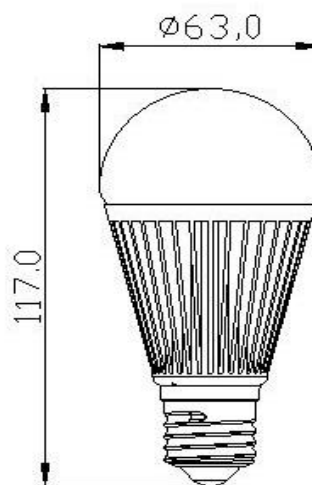

Description

LED Lamp 9W - Dim - 2700K

9W	E27	2700K	CE
IP20	150°	DIM	RoHS

Technical Specifications

LED Power(W)	9
Socket	E27
Lumen output (Lm)	750
Lumen/Watt	84
CCT (K°)	2700
Beam Angle(°)	150
Power factor	0.8
CRI	>80
IP	20
AC Inpute(Vac)	230
Energy Classe	A+
LED chip	2835 SMD
LED Brand	Epistar
Number of LEDs	27
cable	/
Driver Inclus.	yes
Driver intern/extern	intern
Warrenty (years)	3
Dimmable	yes
Dimensions (mm)	63x117
Live Time (Hr)	40.000

12/2020