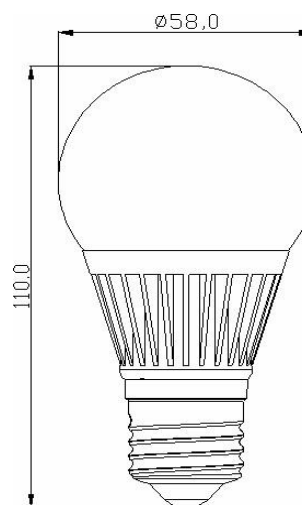

Description

LED Lamp 6W - Dim - 4000K

6W	E27	4000K	CE
IP20	230°	DIM	RoHS

Technical Specifications

LED Power (W)	6
Socket	E27
Lumen output (Lm)	450
Lumen/Watt	75
CCT(K°)	4000
Stralingshoek (°)	230
Power factor	0.8
CRI	>80
IP	20
AC Inpute (Vac)	230
Energy classe	A+
LED chip	2835 SMD
LED Brand	Epistar
Number of LEDs	16
Cable	/
Driver inclus.	Yes
Driver intern/extern	intern
Warranty (years)	3
Dimmable	yes
Dimensions(mm)	58x110
Life time (Hr)	40.000

12/2020