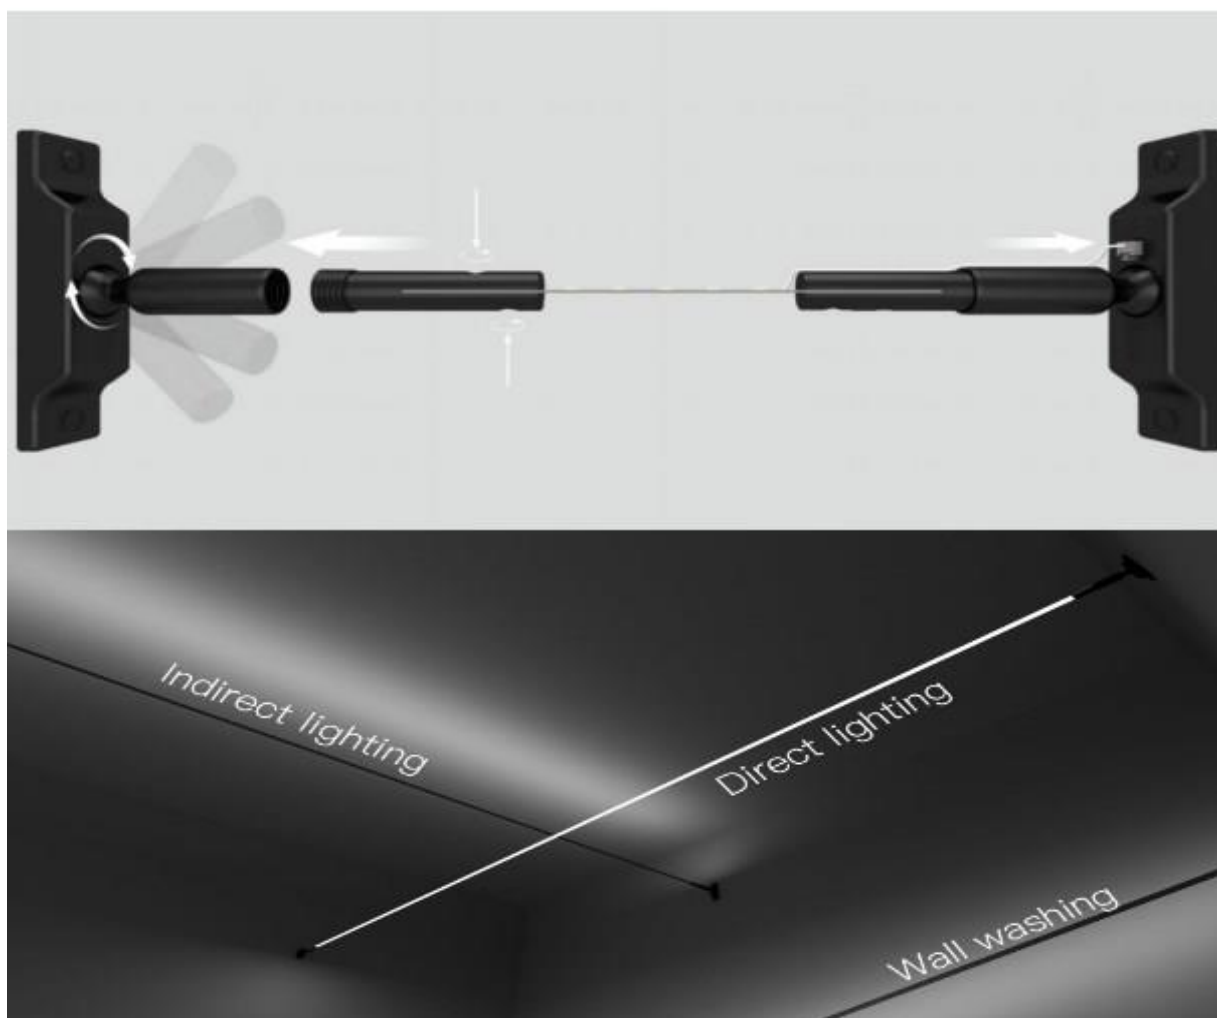

Description

Skyline Lineare Set
25meter Steel Band for LED-strips

Technical Specifications

Dimensions lxbxh (mm)	25000x16mm
	(can be cut to length)

In black or white color

05/2022

Durable – Delightfull – LED