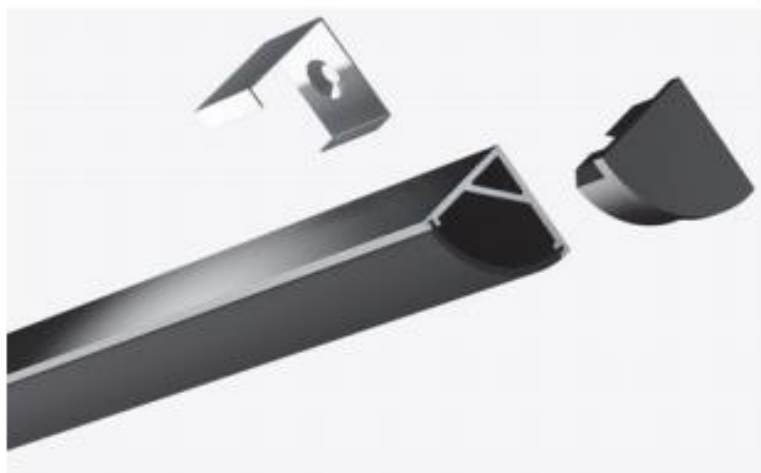

Description

**Alu. Profile Black Corner SET
for LED strips L=2m**

Technical Specifications

Dimensions lxbxh (mm)	2000x16x16
Color:	Black

12/2020

* **Set** = End caps , Clips Opal white cover

Option

0346-020-LCB1616 (incl. Black Cover) € 24,00