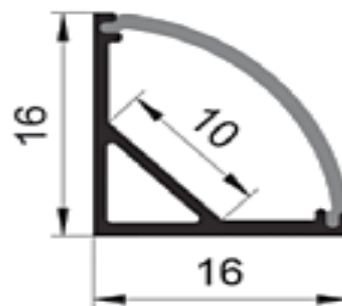

Description

**Alu. Profile Black Corner SET
for LED strips L=2m**

Technical Specifications

Dimensions lxbxh (mm)	2000x16x16
Color:	Black

12/2020

* **Set** = End caps , Clips Opal white cover

Option

0346-020-LCB1616 (incl. Black Cover) € 24,00