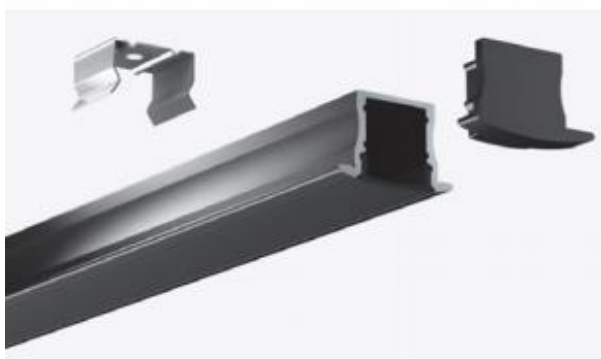

Description

Alu profile Black Recessed LE-2515B SET
L=2m for LED strips

Technical Specifications

Dimensions lxbxh (mm)	2000x23x16mm
Color:	Black

12/2020

Also in other colors available !

* SET: Alu profiel , end caps & Opaal or black Cover