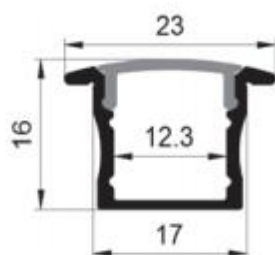

Description

Alu profile Black Recessed LE-2515B SET
L=2m for LED strips

Technical Specifications

Dimensions lxbxh (mm)	2000x23x16mm
Color:	Black

12/2020

Also in other colors available !

* SET: Alu profiel , end caps & Opaal or black Cover