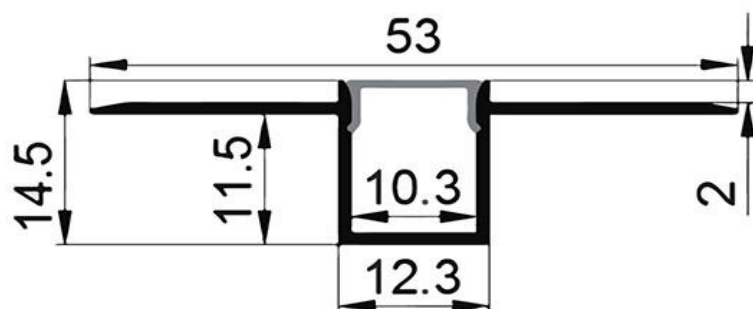

Description

Alu profile Recessed Serie LE-5315 SET
L=2,5m for LED strips

Technical Specifications

Dimensions lxbxh (mm)	2500x53x14,5
Color:	Silver

12/2020

Also in other colors available !

* SET: Alu profiel , end caps & Opaal Cover