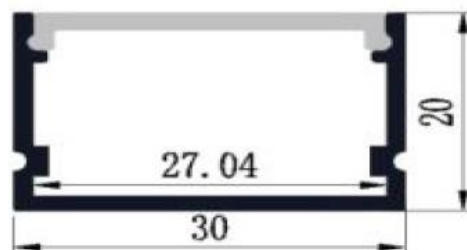

Description

Alu. Profile Surface/Secessed SET*

L=2,5m for LED strips

Technical Specification

Dimensions: lxbxh (mm)	2500x30x20mm
Alum.:6063-T5, Anodized	Silver or Black

01/2022

Applications: Recessed & Surface !!!

* SET: Alu profile , 2x End caps , 4 x Clips & Opal or Cover on Roll/30m