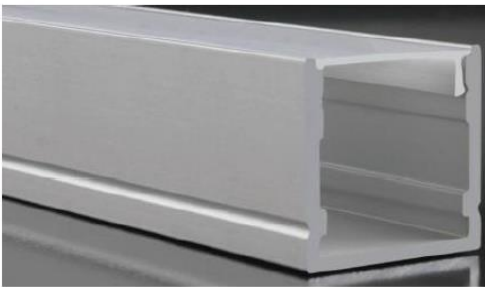

Description

Alu. Profile Surface/Secessed SET*

L=2,5m for LED strips

Technical Specification

Dimensions: lxbxh (mm)	2500x20x20
Alum.:6063-T5, Anodized	Silver or Black

01/2022

Applications: Recessed & Surface

*** SET: Alu profile , 2x End caps , 4 x Clips & Opal or Cover on Roll/20m**

Durable – Delightfull – LED

Alltronic bv
Ringlaan 72
3630 Maasmechelen

T +32 (0)89 51 43 55
E ledsmeet@alltronic.be
W www.alltronic.be