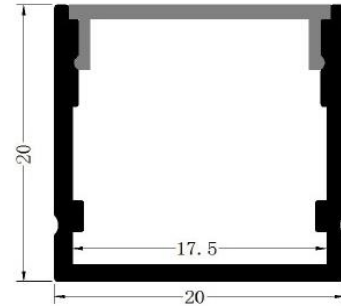

Description

Alu. Profile Surface/Secessed SET*

L=2,5m for LED strips

Technical Specification

Dimensions: lxbxh (mm)	2500x20x20
Alum.:6063-T5, Anodized	Silver or Black

01/2022

Applications: Recessed & Surface

* SET: Alu profile , 2x End caps , 4 x Clips & Opal or Cover on Roll/20m