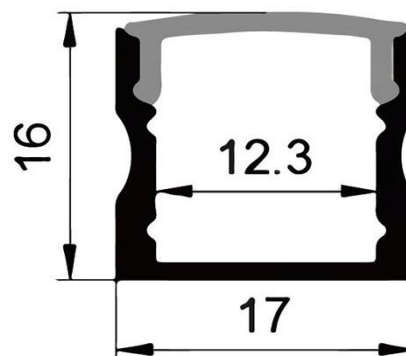

Description

Alu. Profile Black Surface SET

L=2,5m for LED strips

Technical Specification

Dimensions: lxbxh (mm)	2500x17x16
Color:	Black

12/2020

Also available in Silver our White

* **SET:** Alu profile , 2x End caps , 4 x Clips & Opal Cover

(Cover: 1x pc 2,5m or on roll/20m)