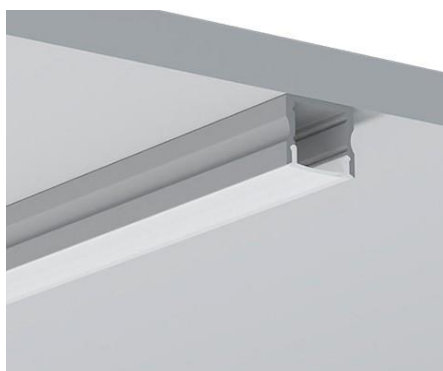

Description

Alu. Profile Black Surface SET

L=2,5m for LED strips

Technical Specification

Dimensions: lxbxh (mm)	2500x17x16
Color:	Black

12/2020

Also available in Silver our White

* **SET:** Alu profile , 2x End caps , 4 x Clips & Opal Cover

(Cover: 1x pc 2,5m or on roll/20m)