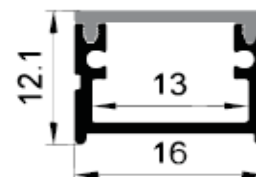

Description

Alu profile Surface SET

L=2,5m for LED strips

LS-1613

Technical Specification

Dimensions: lxbxh (mm) 2500x16x12,1

Color: silver , black or white

12/2020

* **SET: Alu profile , 2x End caps , 4 x Clips & Opal Cover**

(Cover: 1x pc 2,5m or on roll/20m)