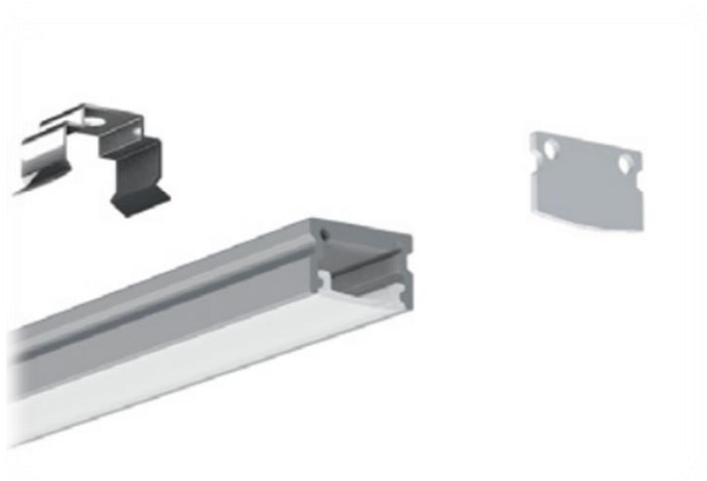

Description

Alu. Profile Surface SET

L=2m for LED strips

Technical Specification

Dimensions: lxbxh (mm)	2000x12x7,5
Color:	Silver

12/2020

Also available in Black or white !!

* **SET: Alu profile , 2x End caps , 4 x Clips & Opal Cover**

(Cover: 1x pc 2m or on roll/20m)