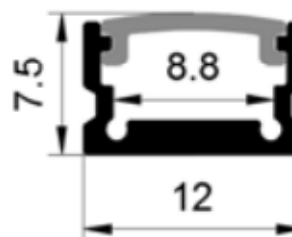

Description

Alu. Profile Surface SET

L=2m for LED strips

Technical Specification

Dimensions: lxbxh (mm)	2000x12x7,5
Color:	Silver

12/2020

Also available in Black or white !!

* **SET: Alu profile , 2x End caps , 4 x Clips & Opal Cover**

(Cover: 1x pc 2m or on roll/20m)