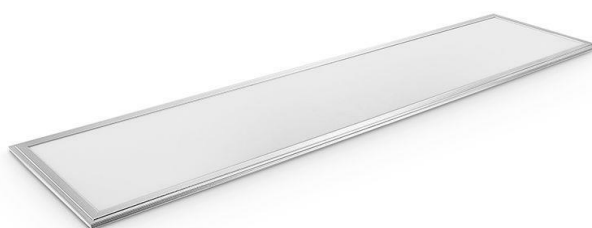

Description

LED Panel 30x120 - 36W-3000K°

36W	3000K	CE	RoHS
IP20	120°	DIM	UGR <19

Technical Specificaties

LED Power(W)	36W
Recessed mounted	frame (Option)
Lumen output (Lm)	4000 Lm
Lumen/Watt	110Lm/W
CCT	3000K°, 4000K°, 5000K°
Beam Angle (°)	120
Power factor	0.98
CRI	>80
IP waarde	20
Input Voltage	230 VAC
Energyklasse	A+
UGR	<19
LEDs	240pcs
Philips Led Driver	Include
Driver intern/extern	extern
Warranty	5 years
Dimmable	Optional
Dimensions: lxbxh (mm)	595x595x8mm
Lifespane (Hr)	50.000Hrs
Packing Box (pcs)	6

Durable – Delightfull – LED